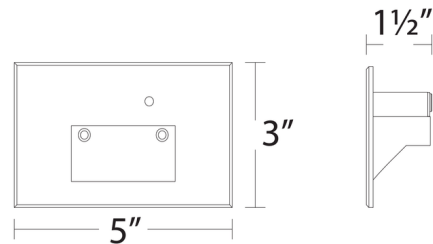

CLICK TO VIEW PRODUCT

Notes: