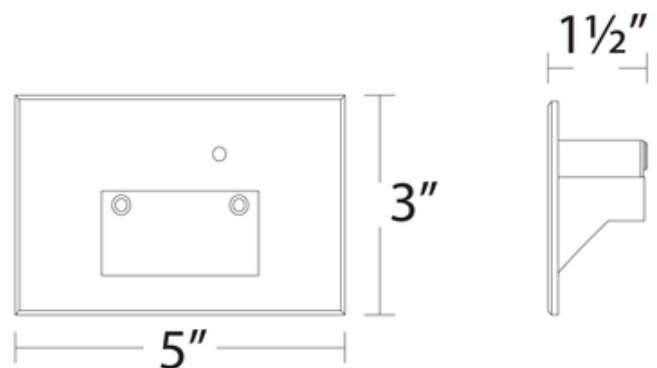

COMPANY	PROJECT	FIXTURE TYPE	APPROVED BY	DATE