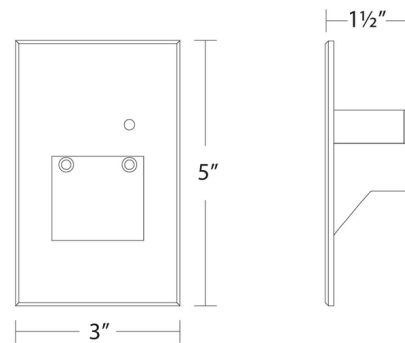

CLICK TO VIEW PRODUCT

Notes: