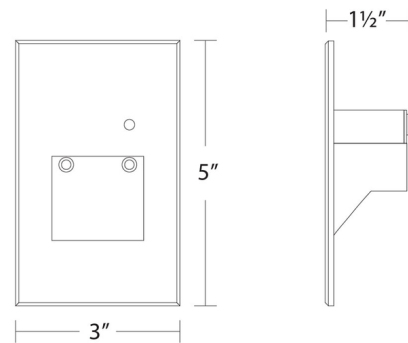

CLICK TO VIEW PRODUCT

Notes: