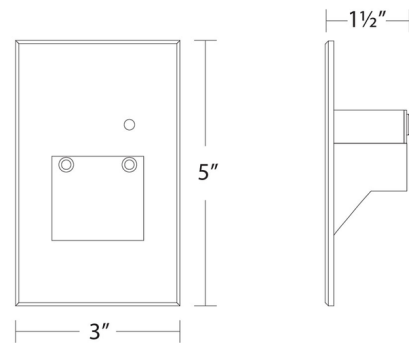

CLICK TO VIEW PRODUCT

Notes: