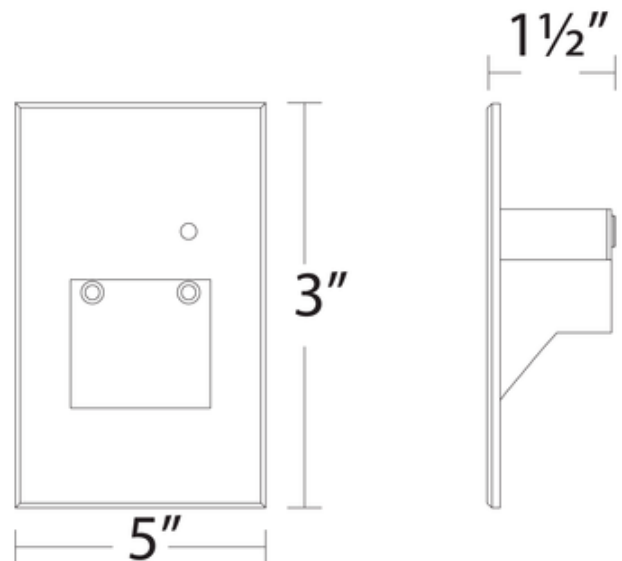

BRAND

WAC Lighting

DESCRIPTION

The LED203 120 Volt Vertical Step Light with Photocell features a low profile with no visible hardware, integrated photocell, tempered glass lens, and driver concealed within the fixture. Available in 3000K or Amber color temperature options. Fits into a 2X4 inch junction box with minimum inside dimensions of 3 inch x 2 inch x 2 inch. Available in an anti-microbial powder coat White finish proven to restrain a wide range of bacteria, coliform, mold, fungus, algae and yeast.

Shown in: White

SHADE COLOR	N/A
BODY FINISH	White
WATTAGE	2W
DIMMER	Not Dimmable
DIMENSIONS	3"W x 5"H x 1.5"D
LAMP	1 x LED/2W/120V LED

Technical Information

LUMINOUS FLUX	65 lumens
LUMENS/WATT	32.50
LAMP COLOR	3000 K
LAMP LIFE	54000 hours

ITEM NUMBER WAC1042504

COMPANY	PROJECT	FIXTURE TYPE	APPROVED BY	DATE