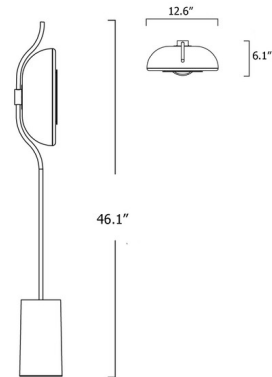

Shown in satin brass / clear

CLICK TO VIEW PRODUCT

Notes: