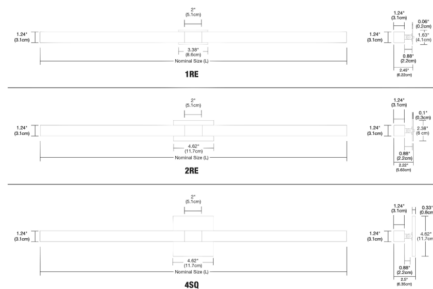

Description

The Tie Stix 2-Light Indirect Wall Light features an indirect light that illuminates at a 100 degree beam spread. Available in lengths from 15 to 70 inch and is offered in a variety of static white color temperature options. Offered in real hardwood or aluminum channel lengths with aluminum canopy. Includes 4.6 inch square canopy and LED power supply which fits inside canopy. Can be mounted in vertical or horizontal position.

Shown in satin nickel / wood maple

Specifications

COLOR	Wood Maple
BODY FINISH	Satin Nickel
WATTAGE	10W
DIMMER	Low Voltage Electronic
DIMENSIONS	22.8"W x 4.62"H x 2.5"D
INTEGRATED LED MODULE	2 x LED/5W/120V LED

Technical Information

LAMP LIFE	60000 hours
COLOR RENDERING	95 CRI
LAMP COLOR	3000K
LUMENS/WATT	120.40
LUMINOUS FLUX	602 lumens

CLICK TO VIEW PRODUCT

Notes: