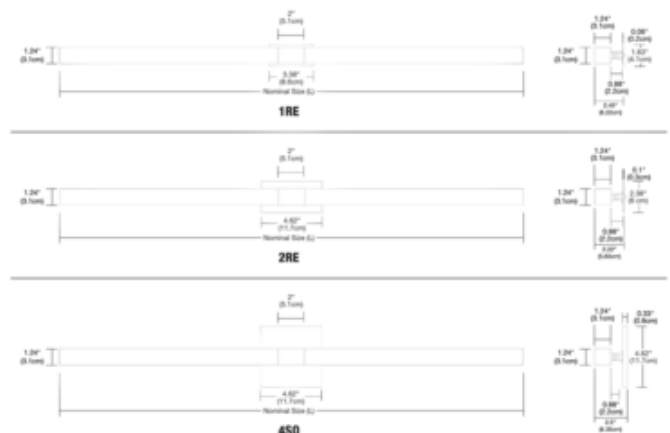

DESIGNER

Gregory Kay

BRAND

PureEdge Lighting

DESCRIPTION

The Tie Stix 2-Light Indirect Wall Light features an indirect light that illuminates at a 100 degree beam spread. Available in lengths from 15 to 70 inch and is offered in a variety of static white color temperature options. Offered in real hardwood or aluminum channel lengths with aluminum canopy. Includes 4.6 inch square canopy and LED power supply which fits inside canopy. Can be mounted in vertical or horizontal position.

Shown in: Satin Nickel / Wood Maple

SHADE COLOR	Wood Maple
BODY FINISH	Satin Nickel
WATTAGE	10W
DIMMER	Low Voltage Electronic
DIMENSIONS	22.8"W x 4.62"H x 2.5"D
INTEGRATED LED MODULE	
LAMP	2 x LED/SW/120V LED

Technical Information

LUMINOUS FLUX	602 lumens
LUMENS/WATT	120.40
LAMP COLOR	3000K
COLOR RENDERING	95 CRI

SPEC # EDG1042561

COMPANY	PROJECT	FIXTURE TYPE	APPROVED BY	DATE