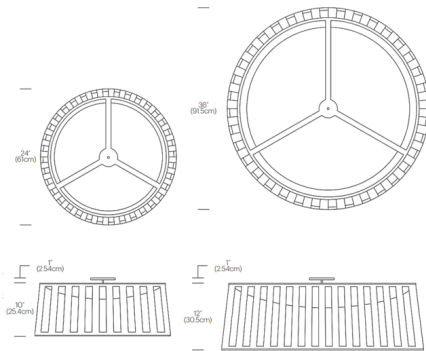

Shown in chrome / silver