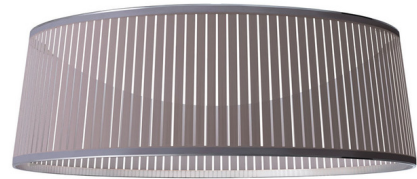

Lightology

lightology.com
866-954-4489
06-04-26

Project: _____

Company: _____

Location: _____ Fixture Type: _____

SPEC #: **PBL1042572**

Approved On: _____ Approved By: _____

Solis Drum Flush Ceiling

By Pablo

Description

The Solis Drum Flush Ceiling features a uniquely engaging blend of light and shadow. The Solis's laser cut pattern of lightweight polyester fabric is held in tension between two chrome rings. Includes an acrylic dome diffuser.

Specifications

COLOR Silver
BODY FINISH Chrome
WATTAGE 35W
DIMMER Low Voltage Electronic
DIMENSIONS 24"W x 10"H
INTEGRATED LED MODULE 1 x LED/35W/120-277V LED

Technical Information

LAMP LIFE 50000 hours
COLOR RENDERING 85 CRI
LAMP COLOR 2700K
LUMENS/WATT 71.43
LUMINOUS FLUX 2500 lumens

Shown in chrome / silver

CLICK TO VIEW PRODUCT

Notes: