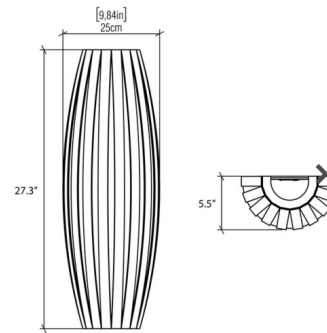

By Accord Iluminacao

Description

The Barril Wall Sconce features long, curved Natural Wood Veneer slats framing a White Acrylic shade.

Shown in teak / white acrylic

Specifications

COLOR	White Acrylic
BODY FINISH	Teak
WATTAGE	51W
DIMMER	Standard 120V
DIMENSIONS	9.75"W x 27.3"H x 5.5"D
BULB NOT INCLUDED	3 x A19/Medium (E26)/17W/120V LED
COUNTRY OF ORIGIN	Brazil