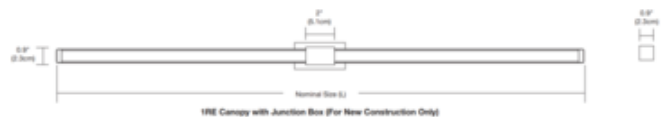

COMPANY	PROJECT	FIXTURE TYPE	APPROVED BY	DATE