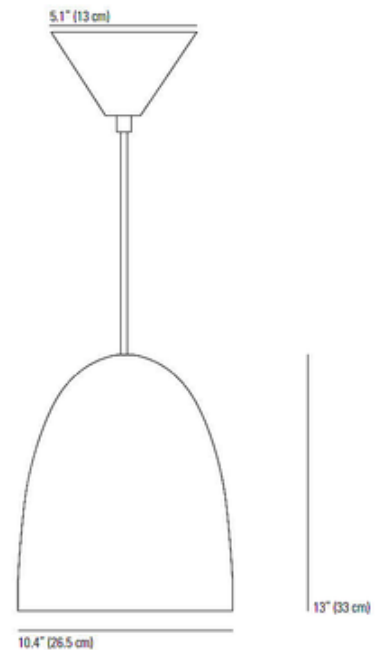

**BRAND**

Original BTC

**DESCRIPTION**

The Stanley Large Pendant is hand spun in Birmingham, London, and perfect where you want an industrial vibe. This bell shaped pendant is available in Polished Copper finish with a black cotton braid cord. Canopy: 5.1 inch diameter cone. UL listed.

*Shown in: Polished Copper*

<b>SHADE COLOR</b>	N/A
<b>BODY FINISH</b>	Polished Copper
<b>WATTAGE</b>	100W
<b>DIMMER</b>	Standard 120V
<b>DIMENSIONS</b>	10.5"W x 13"H
<b>BULB NOT INCLUDED</b>	
<b>LAMP</b>	1 x A19/Medium (E26)/100W/120V Incandescent 1 x A19/Medium (E26)/120V LED

*Technical Information*

<b>PRODUCT DIMENSIONS</b>	Cable Length: 66"
---------------------------	-------------------

<b>SPEC #</b>	OBT1042598
---------------	------------

COMPANY	PROJECT	FIXTURE TYPE	APPROVED BY	DATE