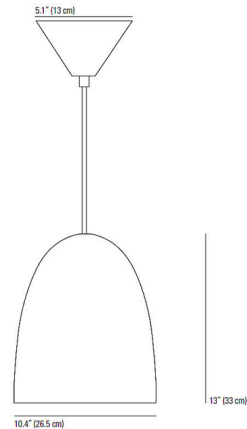

By Original BTC

Description

The Stanley Large Pendant is hand spun in Birmingham, London, and perfect where you want an industrial vibe. This bell shaped pendant is available in Polished Copper finish with a black cotton braid cord. Canopy: 5.1 inch diameter cone. UL listed.

Specifications

COLOR	N/A
BODY FINISH	Polished Copper
WATTAGE	100W
DIMMER	Standard 120V
DIMENSIONS	10.5"W x 13"H
BULB NOT INCLUDED	1 x A19/Medium (E26)/100W/120V Incandescent
OTHER BULB OPTIONS	1 x A19/Medium (E26)/120V LED
COUNTRY OF ORIGIN	United Kingdom

Technical Information

PRODUCT DIMENSIONS	Cable Length: 66"
--------------------	-------------------

Shown in polished copper

CLICK TO VIEW PRODUCT

Notes: