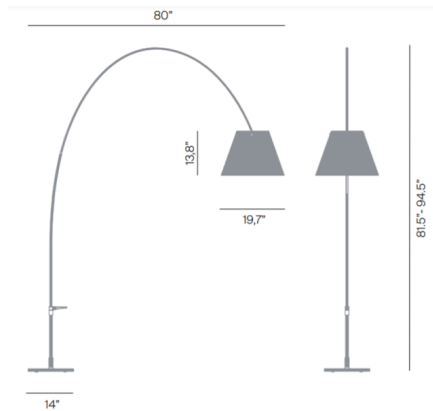

Shown in aluminum / black

CLICK TO VIEW PRODUCT

Notes: