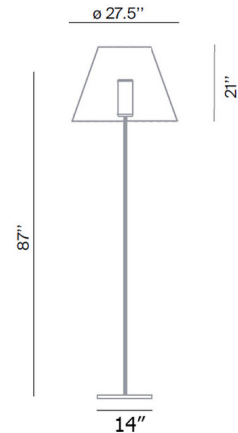

Description

The outdoor Costanza Grande Open Air Floor Lamp is perfect for terraces and gardens, lighting spaces with a warm elegant glow.

Shown in aluminum / off white

Specifications

COLOR	Off White
BODY FINISH	Aluminum
WATTAGE	250W
DIMMER	N/A
DIMENSIONS	27.5"W x 87"H
BULB NOT INCLUDED	1 x T10/Medium (E26)/250W/120V Halogen
OTHER BULB OPTIONS	1 x T10/Medium (E26)/120V LED
COUNTRY OF ORIGIN	Italy

Technical Information

PRODUCT DIMENSIONS	Base: 14" Square
--------------------	------------------

CLICK TO VIEW PRODUCT

Notes: