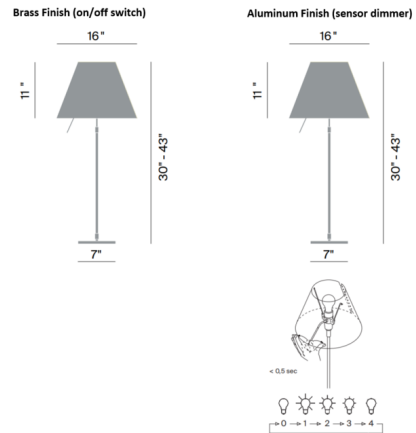

CLICK TO VIEW PRODUCT

Notes: