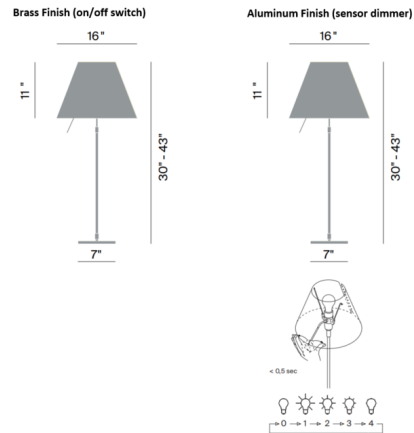

CLICK TO VIEW PRODUCT

Notes: