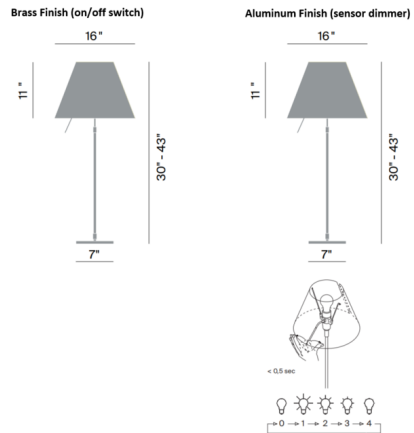

### Description

The Costanza Telescopic Table Lamp features an aluminum base with a polycarbonate silkscreen shade. Available in two finishes and a variety of shade color options. The light and washable shade diffuses a warm and pleasant light. Its unmistakable slim but structurally solid structure fits naturally into any interior. Brass finish includes on/off switch. Aluminum finish includes a dimmer rod that turns the lamp on/off, and alternating four light level intensities.

### Specifications

COLOR	White
BODY FINISH	Aluminum
WATTAGE	150W
DIMMER	Included
DIMENSIONS	16"W x 43"H
BULB NOT INCLUDED	1 x A21/Medium (E26)/150W/120V Incandescent
OTHER BULB OPTIONS	A21/Medium (E26)/120V LED
COUNTRY OF ORIGIN	Italy