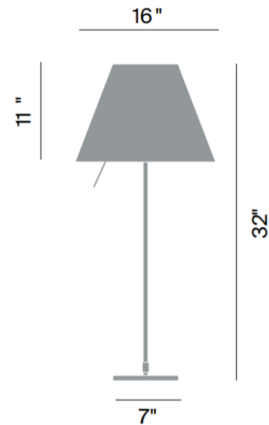

Lightology

lightology.com
866-954-4489
07-03-26

Project: _____

Company: _____

Location: _____ Fixture Type: _____

SPEC #: **LPA1042806**

Approved On: _____ Approved By: _____

Costanza Fixed Height Table Lamp

By Luceplan

Description

The Costanza Fixed Height Table Lamp features an aluminum base in two finishes with a polycarbonate silkscreen shade in a variety of color options. The light and washable shade diffuses a warm and pleasant light. Its unmistakable, slim but structurally solid structure fits naturally into any interior. Includes a rod switch that turns the lamp on/off. Sold as a complete fixture (lamp, base and shade).

Shown in aluminum / concrete grey

Specifications

COLOR	Concrete Grey
BODY FINISH	Aluminum
WATTAGE	150W
DIMMER	N/A
DIMENSIONS	15.7"W x 32"H
BULB NOT INCLUDED	1 x A21/Medium (E26)/150W/120V Incandescent
OTHER BULB OPTIONS	1 x A21/Medium (E26)/120V LED
COUNTRY OF ORIGIN	Italy