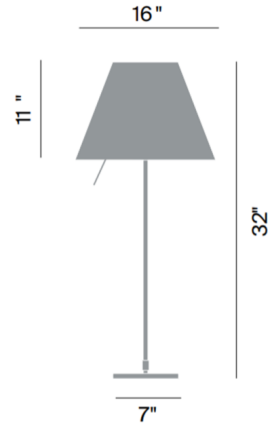

Lightology

lightology.com
866-954-4489
04-24-26

Project: _____

Company: _____

Location: _____ Fixture Type: _____

SPEC #: **LPA1042806**

Approved On: _____ Approved By: _____

Costanza Fixed Height Table Lamp

By Luceplan

Description

The Costanza Fixed Height Table Lamp features an aluminum base in two finishes with a polycarbonate silkscreen shade in a variety of color options. The light and washable shade diffuses a warm and pleasant light. Its unmistakable, slim but structurally solid structure fits naturally into any interior. Includes a rod switch that turns the lamp on/off. Sold as a complete fixture (lamp, base and shade).

Shown in aluminum / concrete grey

Specifications

COLOR	Concrete Grey
BODY FINISH	Aluminum
WATTAGE	150W
DIMMER	N/A
DIMENSIONS	15.7"W x 32"H
BULB NOT INCLUDED	1 x A21/Medium (E26)/150W/120V Incandescent
OTHER BULB OPTIONS	1 x A21/Medium (E26)/120V LED
COUNTRY OF ORIGIN	Italy