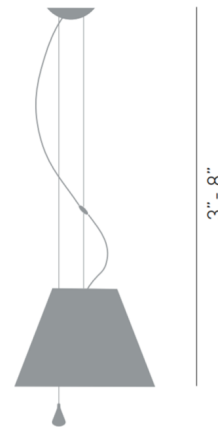

By Luceplan

Description

The Costanza Pendant features a polycarbonate silkscreen shade with a Matt Chrome counterweight and White canopy. Available in a variety of shade color options. The light and washable shade diffuses a warm and pleasant light.

Specifications

COLOR Concrete Grey
BODY FINISH White
WATTAGE 15W
DIMMER Standard 120V
DIMENSIONS 15.7"W x 11"H
BULB NOT INCLUDED 1 x A21/Medium (E26)/15W/120V LED
COUNTRY OF ORIGIN Italy

Technical Information

PRODUCT DIMENSIONS Min / Max Overall Height: 36" / 96"

Shown in white / concrete grey

CLICK TO VIEW PRODUCT

Notes: