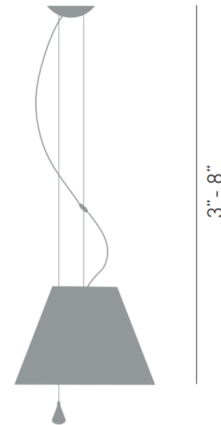

By Luceplan

Description

The Costanza Pendant features a polycarbonate silkscreen shade with a Matt Chrome counterweight and White canopy. Available in a variety of shade color options. The light and washable shade diffuses a warm and pleasant light.

Specifications

COLOR Concrete Grey
BODY FINISH White
WATTAGE 15W
DIMMER Standard 120V
DIMENSIONS 15.7"W x 11"H
BULB NOT INCLUDED 1 x A21/Medium (E26)/15W/120V LED
COUNTRY OF ORIGIN Italy

Technical Information

PRODUCT DIMENSIONS Min / Max Overall Height: 36" / 96"

Shown in white / concrete grey

CLICK TO VIEW PRODUCT

Notes: