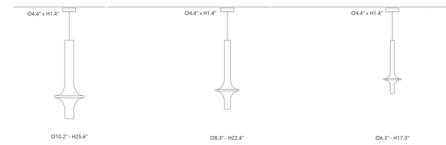

By Penta

Description

The Wonder Pendant brings a luminous beauty to your interior space. The slim metal rod is surrounded by tapered borosilicate glass for an elegant silhouette. Place alone or group together in various heights and colors to make this a statement piece in your room.

Shown in matte gold / transparent glass

Specifications

COLOR Transparent Glass
BODY FINISH Matte Gold
WATTAGE 4W
DIMMER Not Dimmable
DIMENSIONS 6.3"W x 17.3"H
INTEGRATED LED MODULE 1 x LED/4W/120V LED
COUNTRY OF ORIGIN Italy