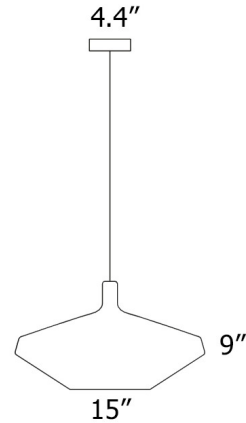

CLICK TO VIEW PRODUCT

Notes: