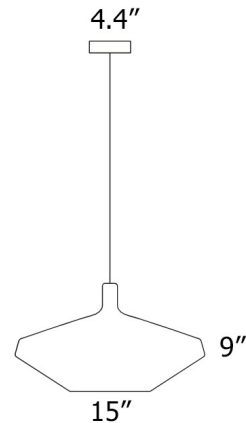

CLICK TO VIEW PRODUCT

Notes: