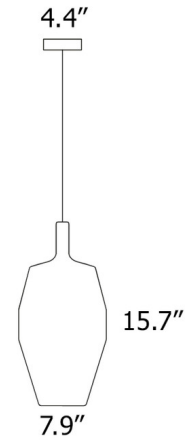

Shown in matte black canopy / matte blue avio glass