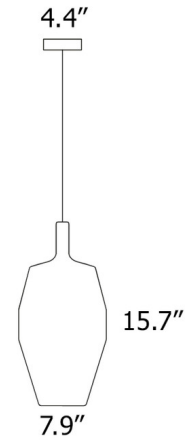

## Mom Tall Pendant

By Penta

### Description

The Mom Tall Pendant, designed by Umberto Asnago, is inspired by traditional Venetian Murano glass vases. The central Opal White slim cone shaped diffuser holds the finished metal and is surrounded by uniquely shaped borosilicate glass. Includes 157.5 inch cord length.

### Specifications

COLOR	Matte Blue Avio Glass
BODY FINISH	Matte Black Canopy
WATTAGE	10W
DIMMER	Standard 120V
DIMENSIONS	7.9"W x 15.74"H
BULB NOT INCLUDED	1 x A19/Medium (E26)/10W/120V LED
OTHER BULB OPTIONS	1 x A19/Medium (E26)/120V Incandescent
COUNTRY OF ORIGIN	Italy