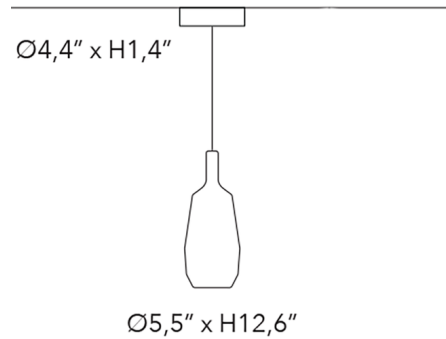

By Penta

Description

The Mom Slim Pendant, designed by Umberto Asnago, is inspired by traditional Venetian Murano glass vases. The central Opal White slim diffuser holds the finished metal and is surrounded by uniquely shaped borosilicate glass.

Shown in matte black canopy / matte sage green glass

Specifications

COLOR	Matte Sage Green Glass
BODY FINISH	Matte Black Canopy
WATTAGE	10W
DIMMER	Standard 120V
DIMENSIONS	5.5"W x 12.6"H
BULB NOT INCLUDED	1 x A19/Medium (E26)/10W/120V LED
OTHER BULB OPTIONS	1 x A15/Medium (E26)/120V Incandescent
COUNTRY OF ORIGIN	Italy