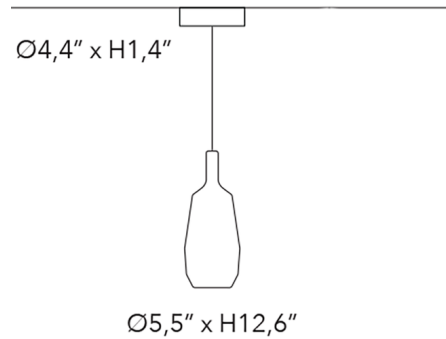

Shown in matte black canopy / matte sage green glass

Specifications

COLOR	Matte Sage Green Glass
BODY FINISH	Matte Black Canopy
WATTAGE	10W
DIMMER	Standard 120V
DIMENSIONS	5.5"W x 12.6"H
BULB NOT INCLUDED	1 x A19/Medium (E26)/10W/120V LED
OTHER BULB OPTIONS	1 x A15/Medium (E26)/120V Incandescent
COUNTRY OF ORIGIN	Italy

CLICK TO VIEW PRODUCT

Notes: