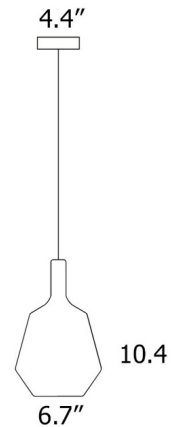

By Penta

Description

The Mom Fatty Pendant is inspired by traditional Venetian Murano glass vases. The central Opal White slim diffuser holds the finished metal and is surrounded by uniquely shaped borosilicate glass. Includes 157.5 inch cord length.

Shown in matte black canopy / matte black glass

Specifications

COLOR Matte Black Glass
BODY FINISH Matte Black Canopy
WATTAGE 5W
DIMMER Standard 120V
DIMENSIONS 6.7"W x 10.4"H
BULB NOT INCLUDED 1 x B10/Candelabra (E12)/5W/120V LED
OTHER BULB OPTIONS 1 x B10/Candelabra (E12)/120V Incandescent
COUNTRY OF ORIGIN Italy