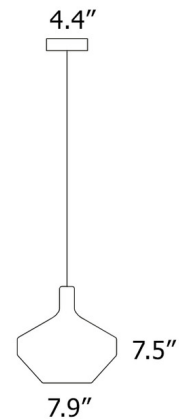

### Description

The Mom Little Pendant, designed by Umberto Asnago, is inspired by traditional Venetian Murano glass vases. The central Opal White slim diffuser holds the finished metal and is surrounded by uniquely shaped borosilicate glass. Includes 157.5 inch cord length.

### Specifications

COLOR	Matte Powder Pink Glass
BODY FINISH	Matte Black Canopy
WATTAGE	5W
DIMMER	Standard 120V
DIMENSIONS	7.9"W x 7.5"H
BULB NOT INCLUDED	1 x B10/Candelabra (E12)/5W/120V LED
OTHER BULB OPTIONS	1 x B10/Candelabra (E12)/120V Incandescent
COUNTRY OF ORIGIN	Italy