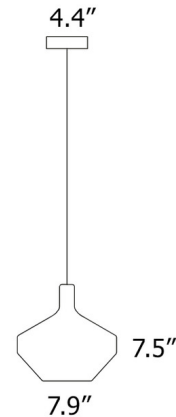

### Description

The Mom Little Pendant, designed by Umberto Asnago, is inspired by traditional Venetian Murano glass vases. The central Opal White slim diffuser holds the finished metal and is surrounded by uniquely shaped borosilicate glass. Includes 157.5 inch cord length.

### Specifications

COLOR	Matte Powder Pink Glass
BODY FINISH	Matte Black Canopy
WATTAGE	5W
DIMMER	Standard 120V
DIMENSIONS	7.9"W x 7.5"H
BULB NOT INCLUDED	1 x B10/Candelabra (E12)/5W/120V LED
OTHER BULB OPTIONS	1 x B10/Candelabra (E12)/120V Incandescent
COUNTRY OF ORIGIN	Italy