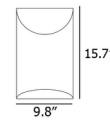

Specifications

COLOR . . . . . N/A
BODY FINISH . . . . . Matte White
WATTAGE 13.5W
DIMMER . . . . . Low Voltage Electronic
DIMENSIONS . . . . . 6.3"W x 23.6"H x 3.2"D
INTEGRATED LED MODULE . . . . . 1 x LED/13.5W/120-277V LED
COUNTRY OF ORIGIN . . . . . Italy