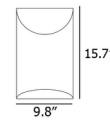

### Specifications

COLOR . . . . . N/A  
BODY FINISH . . . . . Matte White  
WATTAGE . . . . . 13.5W  
DIMMER . . . . . Low Voltage Electronic  
DIMENSIONS . . . . . 6.3"W x 23.6"H x 3.2"D  
INTEGRATED LED MODULE . . . . . 1 x LED/13.5W/120-277V LED  
COUNTRY OF ORIGIN . . . . . Italy