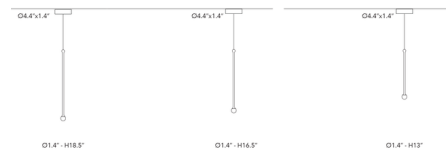

### Specifications

COLOR . . . . . Matte Black  
BODY FINISH . . . . . Matte Black Canopy  
WATTAGE . . . . . 4W  
DIMMER . . . . . Not Dimmable  
DIMENSIONS . . . . . 1.4\"W x 13\"H  
INTEGRATED LED MODULE . . . . . 1 x LED/4W/120V LED  
COUNTRY OF ORIGIN . . . . . Italy