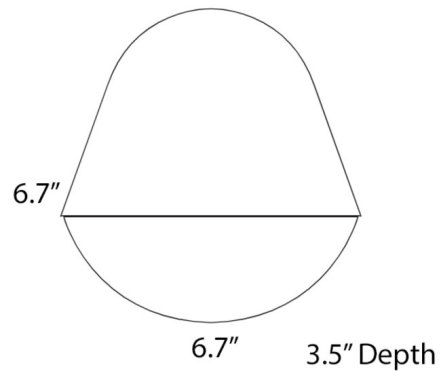

Shown in matte gold

Specifications

COLOR	N/A
BODY FINISH	Matte Gold
WATTAGE	10W
DIMMER	Low Voltage Electronic
DIMENSIONS	6.7"W x 6.7"H x 3.5"D
INTEGRATED LED MODULE	1 x LED/10W/120V LED
COUNTRY OF ORIGIN	Italy