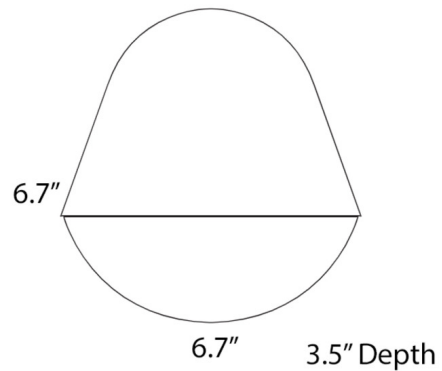

CLICK TO VIEW PRODUCT

Notes: