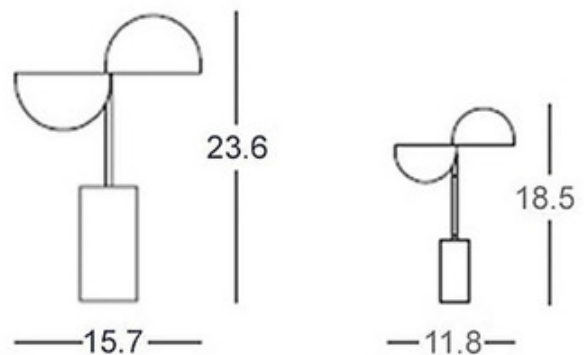

DESIGNER

Carlo Colombo

BRAND

Penta

DESCRIPTION

The Elisabeth Table Lamp brings a clean art deco look to your interior space. The unique sphere like shade is split in half that emits light both up and down. The cylindrical base compliments this style perfectly. Dimmer is located on the cord.

Shown in: Black Chrome / Black Chrome

SHADE COLOR	Black Chrome
BODY FINISH	Black Chrome
WATTAGE	16W
DIMMER	Included
DIMENSIONS	11.81"W x 18.5"H
INTEGRATED LED MODULE	
LAMP	2 x LED/8W/120V LED

Technical Information

LUMINOUS FLUX	1654 lumens
LUMENS/WATT	206.75
LAMP COLOR	3000K
PRODUCT DIMENSIONS	Cord: 63"

SPEC # PNT1043306

COMPANY	PROJECT	FIXTURE TYPE	APPROVED BY	DATE