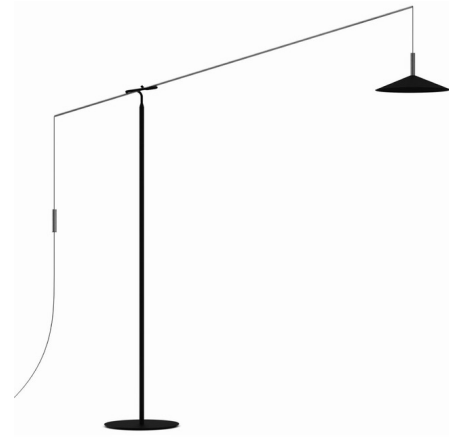

Lightology

lightology.com
866-954-4489
04-21-26

Project: _____
Company: _____
Location: _____ Fixture Type: _____
SPEC #: **PNT1043310**
Approved On: _____ Approved By: _____

Altura Floor Lamp By Penta

Description

The Altura Floor Lamp brings a clean look with hints of industrialism to your interior space. Two thin rods are connected by a joint to adjust the height, exactly as you need it. The wide cone shaped shade rests on a slim metal tube and has a glass diffuser that reflects light downward. Dimmer is located on the cord.

Specifications

COLOR	N/A
BODY FINISH	Matte Black
WATTAGE	14W
DIMMER	Included
DIMENSIONS	15.7"W x 89"H x 83.5"D
INTEGRATED LED MODULE	1 x LED/14W/120V LED
COUNTRY OF ORIGIN	Italy

Technical Information

PRODUCT DIMENSIONS	Cord: 138"
LAMP COLOR	3000K
LUMENS/WATT	84.29
LUMINOUS FLUX	1180 lumens