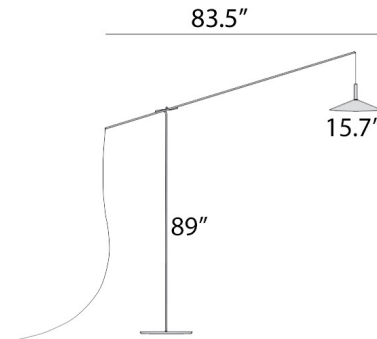

CLICK TO VIEW PRODUCT

Notes: