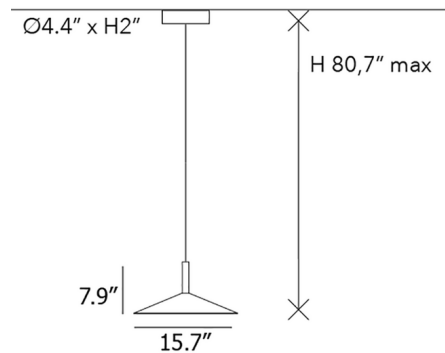

### Specifications

COLOR . . . . . Matte Black  
BODY FINISH . . . . . Matte Black Canopy  
WATTAGE . . . . . 14W  
DIMMER . . . . . Low Voltage Electronic  
DIMENSIONS . . . . . 15.7"W x 7.9"H  
INTEGRATED LED MODULE . . . . . 1 x LED/14W/120-277V LED  
COUNTRY OF ORIGIN . . . . . Italy

### Technical Information

PRODUCT DIMENSIONS . . . . . Adjustable Cable Length: 78"  
LAMP COLOR . . . . . 3000K  
LUMENS/WATT . . . . . 84.29  
LUMINOUS FLUX . . . . . 1180 lumens

CLICK TO VIEW PRODUCT