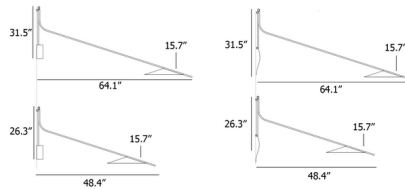

Specifications

COLOR Ebony Wood
BODY FINISH Matte Black
WATTAGE 14W
DIMMER Included
DIMENSIONS 15.7"W x 31.5"H x 64.1"D
INTEGRATED LED MODULE 1 x LED/14W/120V LED
COUNTRY OF ORIGIN Italy

Technical Information

PRODUCT DIMENSIONS Cord: 70.8"
COLOR RENDERING 90 CRI
LAMP COLOR 3000K
LUMENS/WATT 84.29
LUMINOUS FLUX 1180 lumens

Shown in matte black / ebony wood

CLICK TO VIEW PRODUCT

Notes: