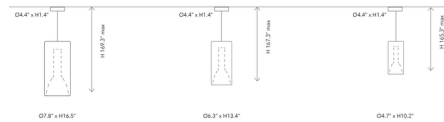

### Specifications

COLOR . . . . . Mirroring Gold Glass  
BODY FINISH . . . . . Matte Black Canopy  
WATTAGE . . . . . 5W  
DIMMER . . . . . Standard 120V  
DIMENSIONS . . . . . 4.7"W x 10.2"H  
BULB NOT INCLUDED . . . . . 1 x B10/Candelabra (E12)/5W/120V LED  
OTHER BULB OPTIONS . . . . . 1 x B10/Candelabra (E12)/25W/120V Incandescent  
COUNTRY OF ORIGIN . . . . . Italy