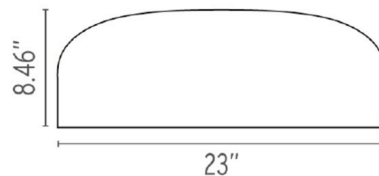

Description

Discover the understated brilliance of the Flos Smithfield C Ceiling Light Fixture, a design by Jasper Morrison that embodies sleek simplicity and robust performance. This versatile ceiling light is perfectly suited for any room, offering a clean, unobtrusive presence that seamlessly integrates into diverse interior aesthetics. Its expansive aluminum shade, available in a sophisticated palette, gracefully encloses an opalescent polycarbonate diffuser. This combination ensures a beautifully diffused, uniform glow that illuminates your space without harshness. The Smithfield C goes beyond basic illumination by offering advanced lighting control. You can select between a crisp 2700K or 3000K color temperature to set the ideal mood. Designed for modern electrical systems, it supports both Electronic Low Voltage (ELV) or Triac dimming at 120V, and provides robust 0-10V dimming at 120-277V. This makes it an incredibly adaptable choice for a wide range of residential and commercial applications where precise light control and a refined aesthetic are paramount.

Specifications

COLOR	White
BODY FINISH	White
WATTAGE	36W
DIMMER	Standard 120V
DIMENSIONS	23"W x 8.46"H
BULB NOT INCLUDED	4 x A19/Medium (E26)/9W/120V LED
COUNTRY OF ORIGIN	Italy

Shown in white / white

CLICK TO VIEW PRODUCT