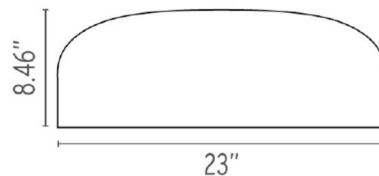

Description

Discover the understated brilliance of the Flos Smithfield C Ceiling Light Fixture, a design by Jasper Morrison that embodies sleek simplicity and robust performance. This versatile ceiling light is perfectly suited for any room, offering a clean, unobtrusive presence that seamlessly integrates into diverse interior aesthetics. Its expansive aluminum shade, available in a sophisticated palette, gracefully encloses an opalescent polycarbonate diffuser. This combination ensures a beautifully diffused, uniform glow that illuminates your space without harshness. The Smithfield C goes beyond basic illumination by offering advanced lighting control. You can select between a crisp 2700K or 3000K color temperature to set the ideal mood. Designed for modern electrical systems, it supports both Electronic Low Voltage (ELV) or Triac dimming at 120V, and provides robust 0-10V dimming at 120-277V. This makes it an incredibly adaptable choice for a wide range of residential and commercial applications where precise light control and a refined aesthetic are paramount.

Specifications

COLOR White
BODY FINISH Matte Black
WATTAGE 36W
DIMMER Standard 120V
DIMENSIONS 23"W x 8.46"H
BULB NOT INCLUDED 4 x A19/Medium (E26)/9W/120V LED
COUNTRY OF ORIGIN Italy

Shown in matte black / white