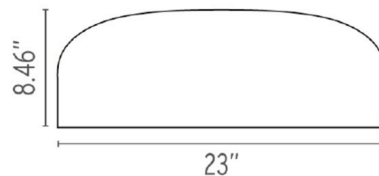

### Description

Discover the understated brilliance of the Flos Smithfield C Ceiling Light Fixture, a design by Jasper Morrison that embodies sleek simplicity and robust performance. This versatile ceiling light is perfectly suited for any room, offering a clean, unobtrusive presence that seamlessly integrates into diverse interior aesthetics. Its expansive aluminum shade, available in a sophisticated palette, gracefully encloses an opalescent polycarbonate diffuser. This combination ensures a beautifully diffused, uniform glow that illuminates your space without harshness. The Smithfield C goes beyond basic illumination by offering advanced lighting control. You can select between a crisp 2700K or 3000K color temperature to set the ideal mood. Designed for modern electrical systems, it supports both Electronic Low Voltage (ELV) or Triac dimming at 120V, and provides robust 0-10V dimming at 120-277V. This makes it an incredibly adaptable choice for a wide range of residential and commercial applications where precise light control and a refined aesthetic are paramount.

### Specifications

COLOR	White
BODY FINISH	Green
WATTAGE	36W
DIMMER	Standard 120V
DIMENSIONS	23"W x 8.46"H
BULB NOT INCLUDED	4 x A19/Medium (E26)/9W/120V LED
COUNTRY OF ORIGIN	Italy

Shown in green / white