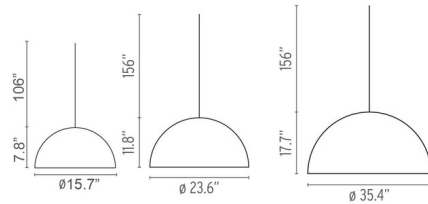

### Specifications

COLOR	White
BODY FINISH	Aluminum
WATTAGE	9.5W
DIMMER	Standard 120V
DIMENSIONS	15.7"W x 7.8"H
BULB NOT INCLUDED	1 x LED/Medium (E26)/9.5W/120V LED
COUNTRY OF ORIGIN	Italy

### Technical Information

PRODUCT DIMENSIONS	Cord Length: 106"
LAMP COLOR	2700K

CLICK TO VIEW PRODUCT

Notes: