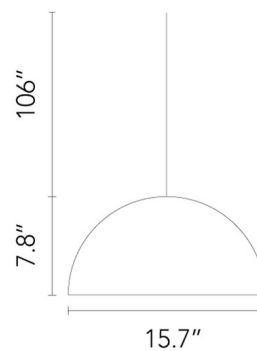

Specifications

COLOR	White
BODY FINISH	Aluminum
WATTAGE	9.5W
DIMMER	Standard 120V
DIMENSIONS	15.7"W x 7.8"H
BULB NOT INCLUDED	1 x LED/Medium (E26)/9.5W/120V LED
COUNTRY OF ORIGIN	Italy

Technical Information

PRODUCT DIMENSIONS	Cord Length: 106"
LAMP COLOR	2700K

Shown in aluminum / white

CLICK TO VIEW PRODUCT

Notes: