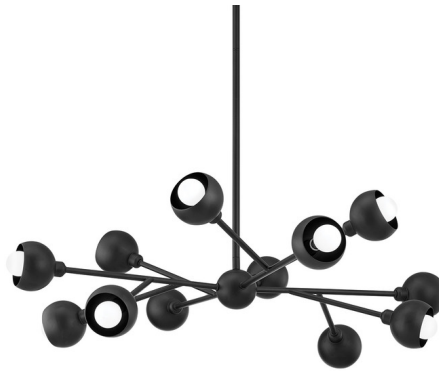

Lightology

lightology.com
866-954-4489
04-24-26

Project: _____

Company: _____

Location: _____ Fixture Type: _____

SPEC #: **TRY1043513**

Approved On: _____ Approved By: _____

Colt Chandelier By Troy Lighting

Description

The Colt Chandelier features Soft Black circular shades extended at a variety of heights and angles to create a stunning vibe. Not compatible with sloped ceilings.

Shown in black / black

Specifications

COLOR Black
BODY FINISH Black
WATTAGE 480W
DIMMER Standard 120V
DIMENSIONS 37"W x 14.25"H
BULB NOT INCLUDED 12 x G16.5/Candelabra (E12)/40W/120V Incandescent
OTHER BULB OPTIONS 12 x G16.5/Candelabra (E12)/120V LED
COUNTRY OF ORIGIN China

Technical Information

PRODUCT DIMENSIONS Downrods Included: 1x6", 2x12", 1x18"

CLICK TO VIEW PRODUCT

Notes: