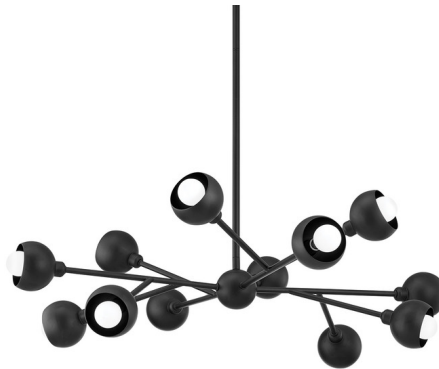

## Colt Chandelier By Troy Lighting

### Description

The Colt Chandelier features Soft Black circular shades extended at a variety of heights and angles to create a stunning vibe. Not compatible with sloped ceilings.

Shown in black / black

### Specifications

COLOR . . . . . Black  
BODY FINISH . . . . . Black  
WATTAGE . . . . . 480W  
DIMMER . . . . . Standard 120V  
DIMENSIONS . . . . . 37"W x 14.25"H  
BULB NOT INCLUDED . . . . 12 x G16.5/Candelabra (E12)/40W/120V Incandescent  
OTHER BULB OPTIONS . . . . 12 x G16.5/Candelabra (E12)/120V LED  
COUNTRY OF ORIGIN . . . . . China

### Technical Information

PRODUCT DIMENSIONS . . . . . Downrods Included: 1x6", 2x12", 1x18"

CLICK TO VIEW PRODUCT

Notes: