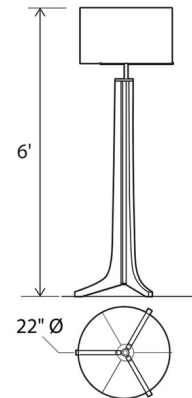

Shown in brushed aluminum / walnut / burlap

Specifications

COLOR	Burlap
BODY FINISH	Brushed Aluminum / Walnut
WATTAGE	11W
DIMMER	Included
DIMENSIONS	22"W x 72"H
BULB INCLUDED	1 x A19/Medium (E26)/11W/120V LED
COUNTRY OF ORIGIN	United States