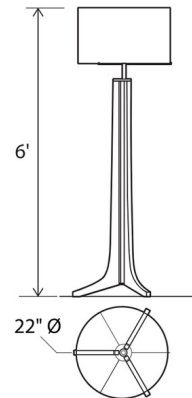

CLICK TO VIEW PRODUCT

Notes: