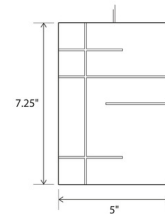

Shown in brushed aluminum / dark stained walnut