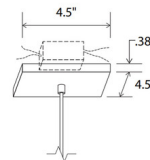

Specifications

COLOR	Dark Stained Walnut
BODY FINISH	Brushed Aluminum
WATTAGE	3.2W
DIMMER	Low Voltage Electronic
DIMENSIONS	5"W x 7.25"H x 5"D
INTEGRATED LED MODULE	1 x LED/3.2W/120V LED
COUNTRY OF ORIGIN	United States

Technical Information

PRODUCT DIMENSIONS	Cable Length: 72"
COLOR RENDERING	90 CRI
LAMP COLOR	2700K
LUMENS/WATT	107.81
LUMINOUS FLUX	345 lumens

Shown in brushed aluminum / dark stained walnut

low-profile square canopy