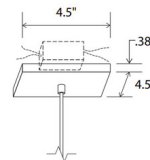

low-profile square canopy