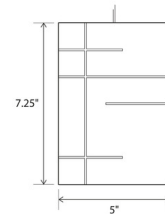

Specifications

COLOR	Dark Stained Walnut
BODY FINISH	Brushed Aluminum
WATTAGE	3.2W
DIMMER	Low Voltage Electronic
DIMENSIONS	5"W x 7.25"H x 5"D
INTEGRATED LED MODULE	1 x LED/3.2W/120V LED
COUNTRY OF ORIGIN	United States

Technical Information

PRODUCT DIMENSIONS	Cable Length: 72"
COLOR RENDERING	90 CRI
LAMP COLOR	2700K
LUMENS/WATT	107.81
LUMINOUS FLUX	345 lumens

Shown in brushed aluminum / dark stained walnut

low-profile square canopy