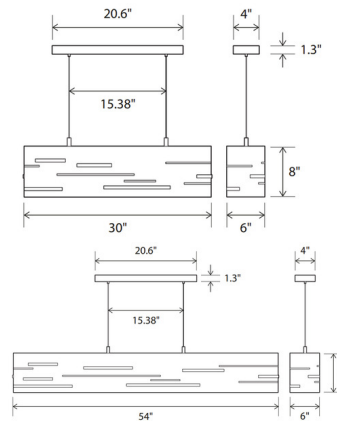

### Specifications

COLOR	Oiled Walnut
BODY FINISH	Brushed Aluminum
WATTAGE	16W
DIMMER	Low Voltage Electronic
DIMENSIONS	54"W x 8"H x 6"D
INTEGRATED LED MODULE	1 x LED/16W/120-277V LED
COUNTRY OF ORIGIN	United States

### Technical Information

PRODUCT DIMENSIONS	Cable Length: 72"
COLOR RENDERING	90 CRI
LAMP COLOR	2700K
LUMENS/WATT	107.50
LUMINOUS FLUX	1720 lumens

CLICK TO VIEW PRODUCT

Notes: