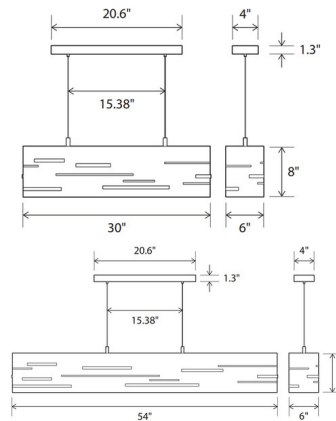

### Specifications

COLOR	Dark Stained Walnut
BODY FINISH	Brushed Aluminum
WATTAGE	16W
DIMMER	Low Voltage Electronic
DIMENSIONS	54"W x 8"H x 6"D
INTEGRATED LED MODULE	1 x LED/16W/120-277V LED
COUNTRY OF ORIGIN	United States