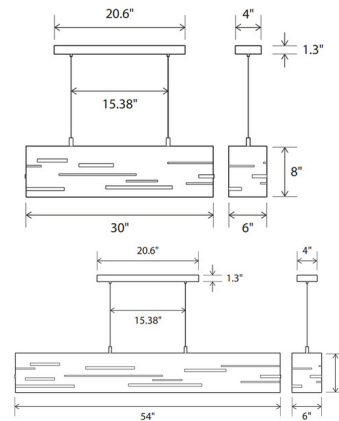

### Specifications

COLOR	Dark Stained Walnut
BODY FINISH	Black Anodized
WATTAGE	16W
DIMMER	Low Voltage Electronic
DIMENSIONS	54"W x 8"H x 6"D
INTEGRATED LED MODULE	1 x LED/16W/120-277V LED
COUNTRY OF ORIGIN	United States