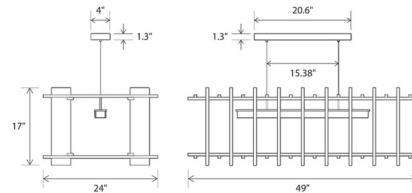

### Specifications

COLOR	Oiled Walnut
BODY FINISH	Brushed Aluminum
WATTAGE	16W
DIMMER	Low Voltage Electronic
DIMENSIONS	49"L x 24"W x 17"H
INTEGRATED LED MODULE	1 x LED/16W/120-277V LED
COUNTRY OF ORIGIN	United States