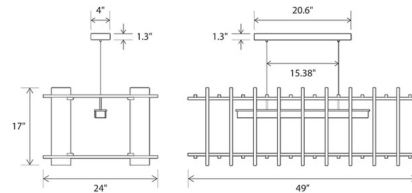

Shown in brushed aluminum / oiled walnut

Specifications

COLOR	Oiled Walnut
BODY FINISH	Brushed Aluminum
WATTAGE	16W
DIMMER	Low Voltage Electronic
DIMENSIONS	49"L x 24"W x 17"H
INTEGRATED LED MODULE	1 x LED/16W/120-277V LED
COUNTRY OF ORIGIN	United States