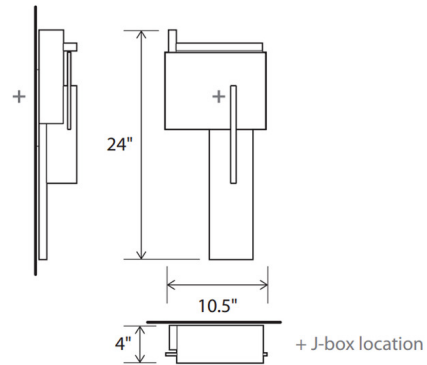

### Specifications

COLOR	Oiled Walnut
BODY FINISH	Brushed Aluminum
WATTAGE	13W
DIMMER	Low Voltage Electronic
DIMENSIONS	10.5"W x 24"H x 4"D
INTEGRATED LED MODULE	1 x LED/13W/120-277V LED
COUNTRY OF ORIGIN	United States