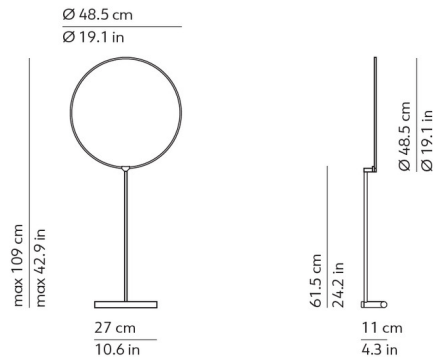

### Description

The Poise Table Lamp brings a clean unique look to your interior space. The circular head rests on a slim stem that adjusts to direct light where you desire. Dimmer is located on the cord.

### Specifications

COLOR . . . . . N/A  
BODY FINISH . . . . . Black  
WATTAGE . . . . . 13.5W  
DIMMER . . . . . Included  
DIMENSIONS . . . . . 19.1"W x 42.9"H x 4.3"D  
INTEGRATED LED MODULE . . . . . 1 x LED/13.5W/120V LED

### Technical Information

PRODUCT DIMENSIONS . . . . . Cord: 96"  
COLOR RENDERING . . . . . 90 CRI  
LAMP COLOR . . . . . 2700K  
LUMENS/WATT . . . . . 77.78  
LUMINOUS FLUX . . . . . 1050 lumens

Shown in black