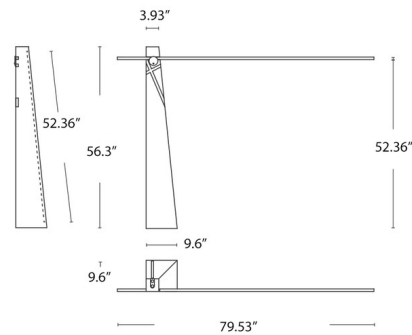

CLICK TO VIEW PRODUCT

Notes: