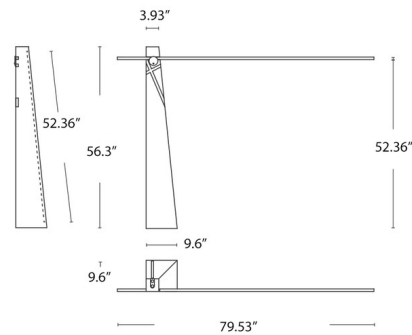

### Specifications

COLOR . . . . . Black  
BODY FINISH . . . . . Oak  
WATTAGE . . . . . 72W  
DIMMER . . . . . Included  
DIMENSIONS . . . . . 9.6"W x 56.3"H x 79.53"D  
INTEGRATED LED MODULE . . . . . 2 x LED/36W/120V LED  
COUNTRY OF ORIGIN . . . . . Italy

### Technical Information

PRODUCT DIMENSIONS . . . . . Cord: 78.74"  
COLOR RENDERING . . . . . 90 CRI  
LAMP COLOR . . . . . 3000K  
LUMENS/WATT . . . . . 90.00  
LUMINOUS FLUX . . . . . 3240 lumens

Shown in oak / black