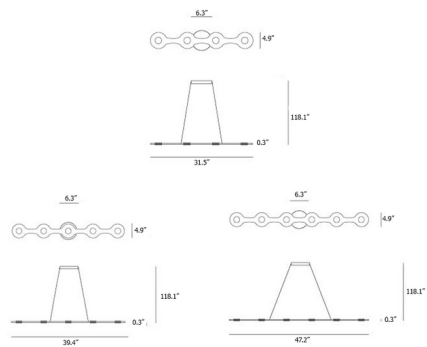

Lightology

lightology.com
866-954-4489
04-21-26

Project: _____

Company: _____

Location: _____ Fixture Type: _____

SPEC #: **LC11045647**

Approved On: _____ Approved By: _____

Flat Linear Pendant By Lumen Center Italia

Description

The Flat Linear Pendant brings a clean, decorative look to your interior space. Two thin sheets of aluminum house a methacrylate diffuser that reflects light both upwards and downward, casting warm illumination across the room, while adding an architectural vibe. Dimmable power supply located in canopy. TRIAC dimmable.

Specifications

COLOR . . . . . N/A
BODY FINISH . . . . . Natural Anodized Aluminum
WATTAGE 31.5W
DIMMER . . . . . Standard 120V
DIMENSIONS . . . . . 39.37"L x 4.92"W x 0.31"H
INTEGRATED LED MODULE . . . . . 5 x LED/6.3W/120V LED
COUNTRY OF ORIGIN . . . . . Italy

Technical Information

COLOR RENDERING . . . . . 90 CRI
LAMP COLOR 3000K
LUMENS/WATT 500.00
LUMINOUS FLUX . . . . . 3150 lumens

Shown in natural anodized aluminum

CLICK TO VIEW PRODUCT

Notes: