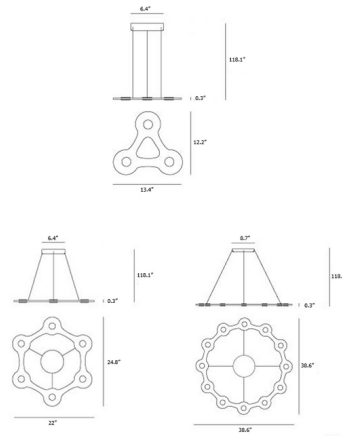

Shown in natural anodized aluminum