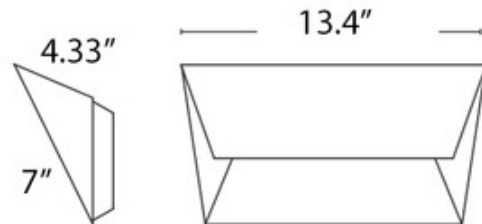

BRAND

Lumen Center Italia

DESCRIPTION

The Mail Wall Sconce brings a clean architectural look to your interior space. The slim metal body projects light both up and down your wall, washing it with a warm glow.

SHADE COLOR	N/A
BODY FINISH	Matte White
WATTAGE	60W
DIMMER	Standard 120V
DIMENSIONS	7.5"W x 7"H x 4.33"D
BULB NOT INCLUDED	
LAMP	1 x JCD/G9/60W/120V Halogen

SPEC #

LCI1045739

COMPANY

PROJECT

FIXTURE TYPE

APPROVED BY