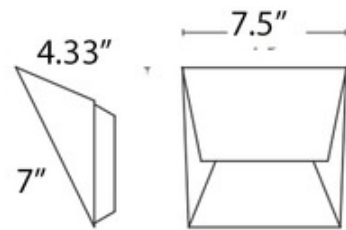

BRAND

Lumen Center Italia

DESCRIPTION

The Mail Wall Sconce brings a clean architectural look to your interior space. The slim metal body projects light both up and down your wall, washing it with a warm glow.

SHADE COLOR	N/A
BODY FINISH	Matte White
WATTAGE	60W
DIMMER	Standard 120V
DIMENSIONS	7.5"W x 7"H x 4.33"D
BULB NOT INCLUDED	
LAMP	1 x JCD/G9/60W/120V Halogen

SPEC #

LCI1045739

COMPANY

PROJECT

FIXTURE TYPE

APPROVED BY