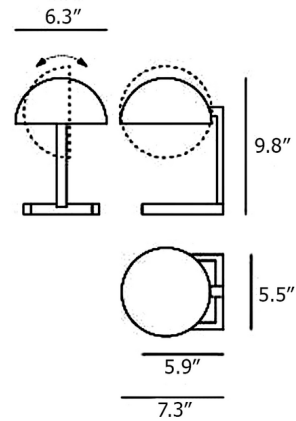

By Lumen Center Italia

Description

The MJA Table Lamp brings the look of French Modernism to your interior space. The dome shade rests on a quadrangular base and can be adjusted to aim the light beam. On/Off switch is located on the cord.

Shown in gold

Specifications

COLOR	N/A
BODY FINISH	Gold
WATTAGE	5W
DIMMER	N/A
DIMENSIONS	6.3"W x 9.84"H x 7.28"D
BULB NOT INCLUDED	1 x B10/Candelabra (E12)/5W/120V LED
OTHER BULB OPTIONS	1 x B10/Candelabra (E12)/120V Incandescent
COUNTRY OF ORIGIN	Italy

Technical Information

PRODUCT DIMENSIONS	Cord: 70.8"
--------------------	-------------

CLICK TO VIEW PRODUCT

Notes: