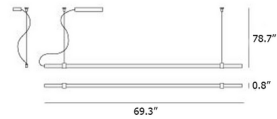

CLICK TO VIEW PRODUCT

Notes: