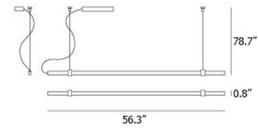

CLICK TO VIEW PRODUCT

Notes: